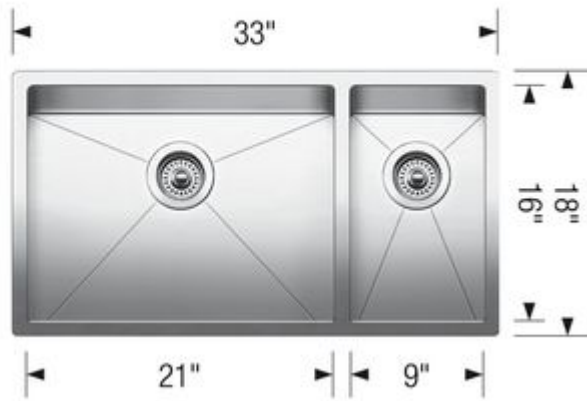

Top View

Scope of supply

---

3 1/2" (90 mm) premium stainless steel strainers, clips, template

Design tips

Width of base unit : 915 mm

Bowl depth: 10" (255 mm) / 8" (205 mm)

Faucets