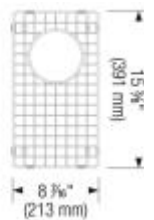

Stainless Steel Sink Grid
406456