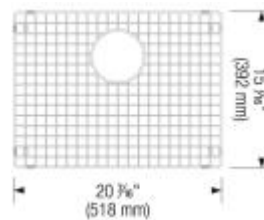

Stainless Steel Sink Grid
406455